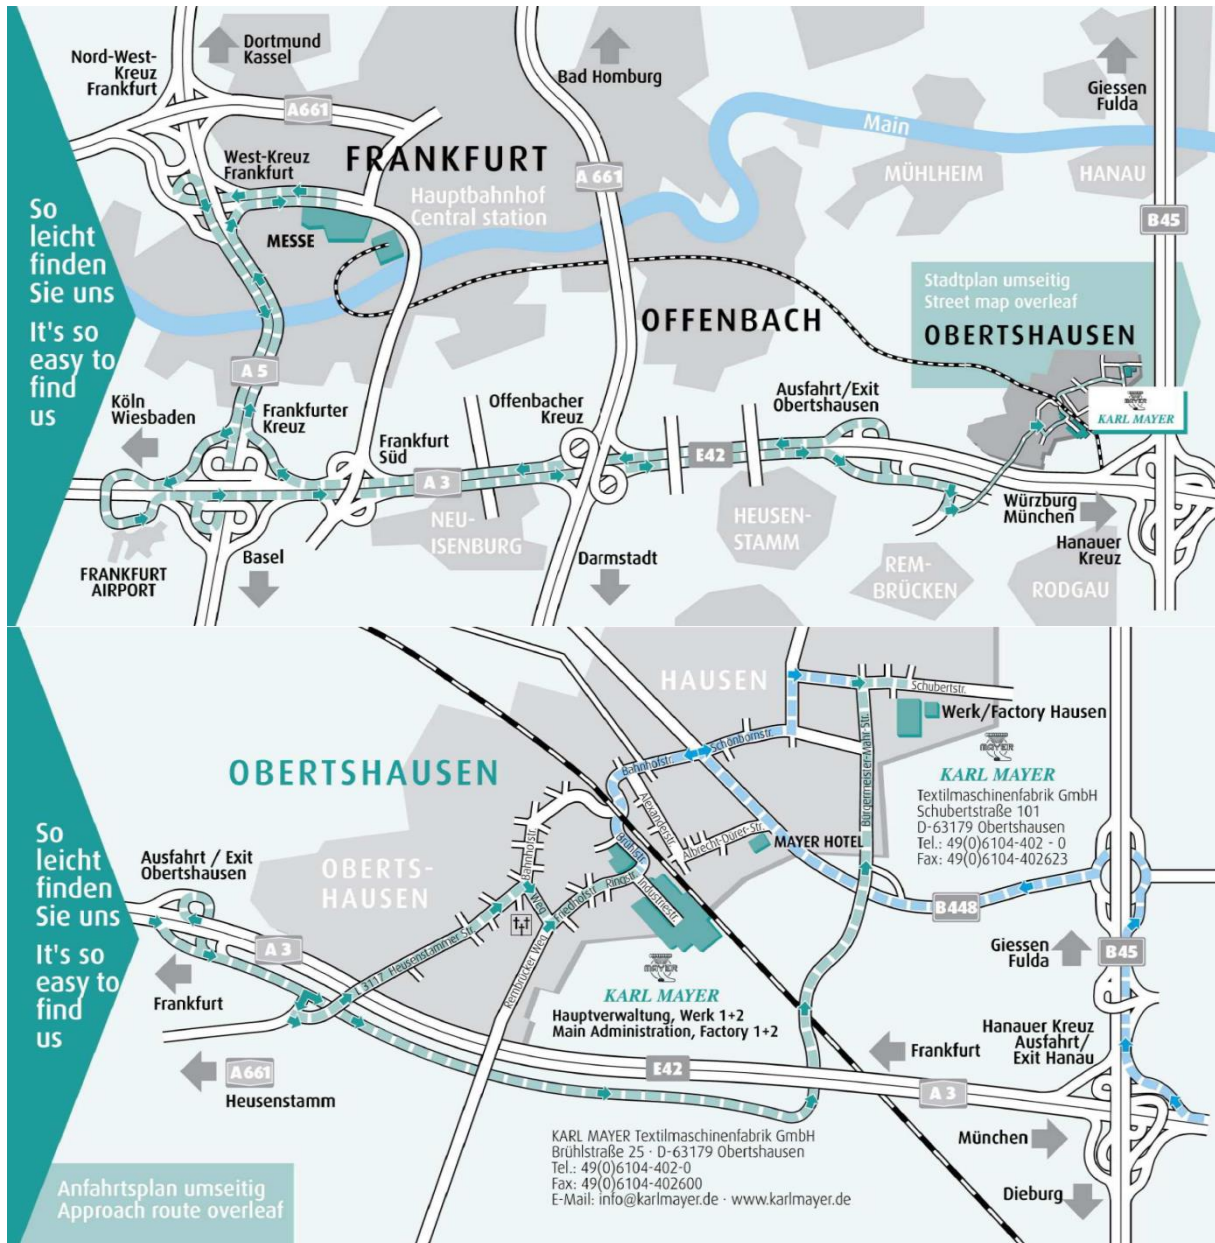

- Follow the safety instructions provided by the course instructors at the beginning
- Bring safety shoes and working clothes

3. How to get to KARL MAYER Academy:

Main Administration and Academy:
KARL MAYER Textilmaschinenfabrik GmbH
Industriestraße 3
63179 Obertshausen

Phone: +49 (0)6104- 402-0

Fax: +49 (0)6104- 402-600

E-Mail: info@karlmayer.de

By Taxi: ca. 35km, approx. 20-25 minutes, ca. 40€

By S- Bahn/ Sub Train (approx. ca. 45 minutes incl. 1 change, ca. 5€):

- From airport to Frankfurt main station (HBF Frankfurt) with the regional train “Sbahn” (also marked with the letter **S**).
- From Frankfurt main station to Obertshausen: S1 direction Rödermark/ Oberroden

At the end of this guideline you will find a map from the airport.

<http://www.karlmayer.com/en/worldwide-contacts/locations/>

4. KARL MAYER Academy course costs and details:

Costs: The course itself is free of charge. The attendees only need to bear the costs for travel and accommodation during their stay.

The following maps might help you to move around Frankfurt and Obertshausen:

RMV-Schnellbahnplan (© RMV) Taken from:
<http://www.rmv.de/linkableblob/de/12982-70894/data/rmv-schnellbahnplan.pdf>

* Obertshausen The Network map will be display in the following link:
http://www.kvgof.de/fileadmin/pdf-downloads/netzplaene/LNP_Heusenstamm_Obertshausen.pdf