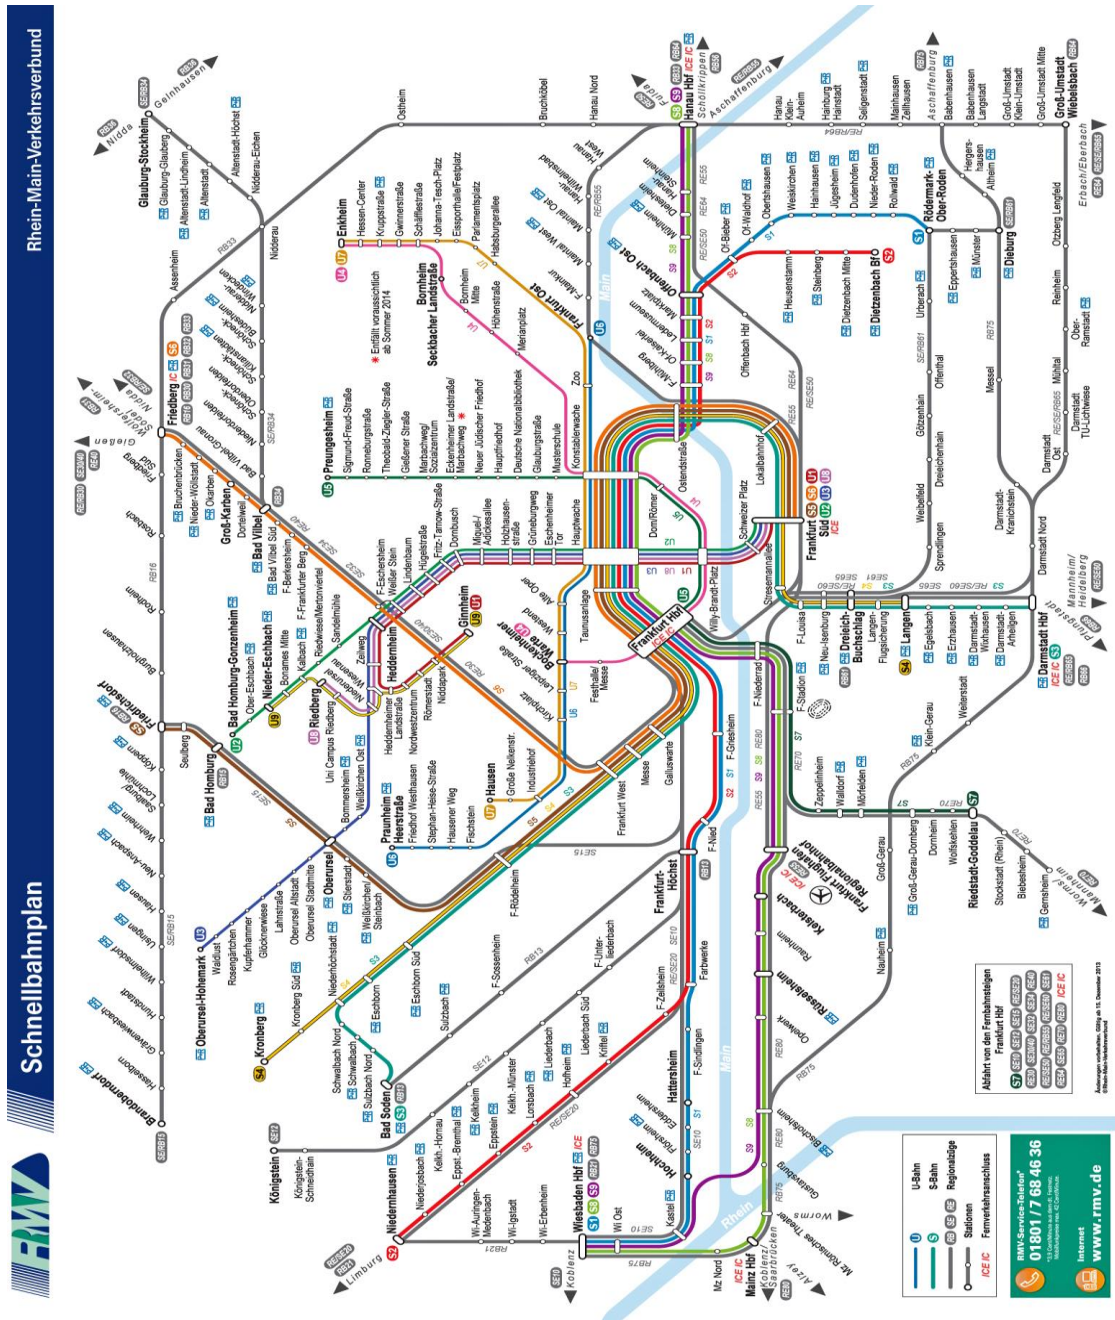

The following maps might help you to move around Frankfurt and Obertshausen:

RMV-Schnellbahnplan (© RMV) Taken from:
<http://www.rmv.de/linkableblob/de/12982-70894/data/rmv-schnellbahnplan.pdf>

* Obertshausen The Network map will be display in the following link:
<http://www.kvgof.de/fileadmin/pdf-downloads/netzplaene/LNP_Heusenstamm_Obertshausen.pdf>