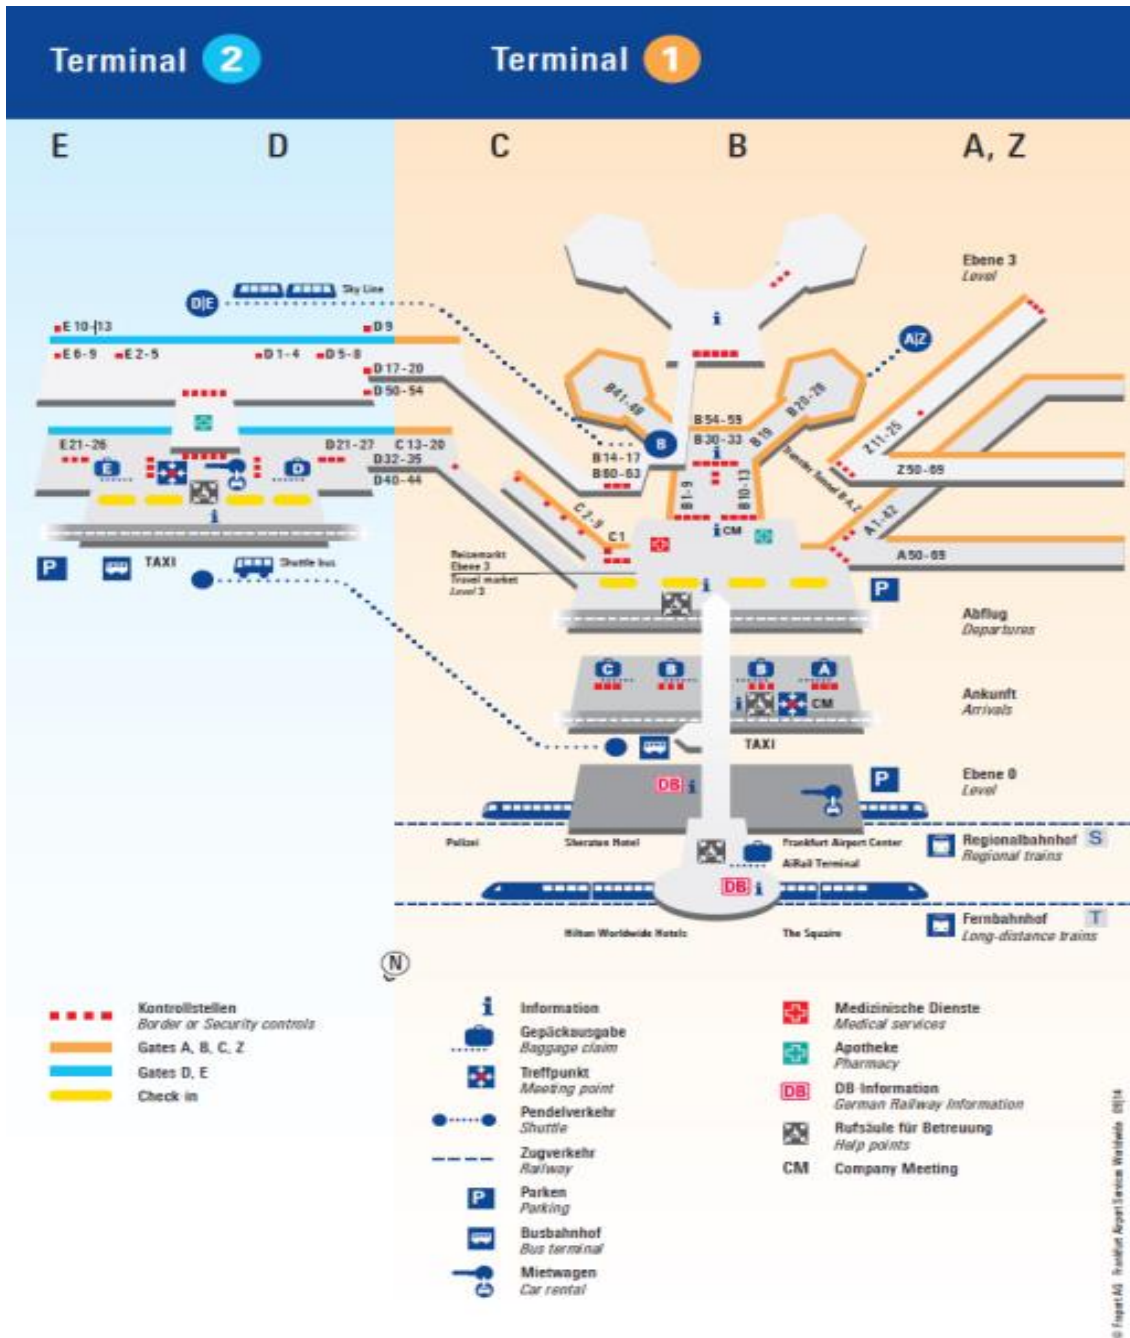

Frankfurt Airport

© Fraport AG Frankfurt Airport Services Worldwide 09|14. Taken from: <http://www.frankfurt-airport.com/de/infopool/-/download-center.html>